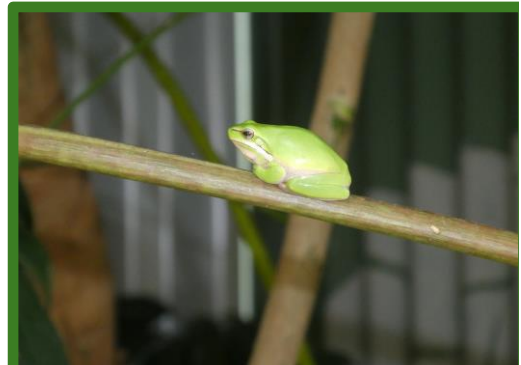

Grasstrees Private Nature Reserve

Frog Observations

Last updated 240119

+++++

Crinia signifera (Common Eastern Froglet)

Litoria dentata (Robust Bleating tree Frog)

Litoria fallax (Eastern Dwarf Tree Frog)

Litoria latopalmata (Broad palmed Rocket Frog)

Litoria peronii (Peron's Tree Frog)

Litoria rubella

Lymnodynastes dumerilli (Eastern Banjo Frog, Pobblebonk)

Open for ID; cannot reconcile appearance with any distribution available to us; species seen often, sometimes colour appears more light brown than grey-ish; lives in the shade house among sub-tropical plants. Have no idea as to call. Thanks in advance 😊